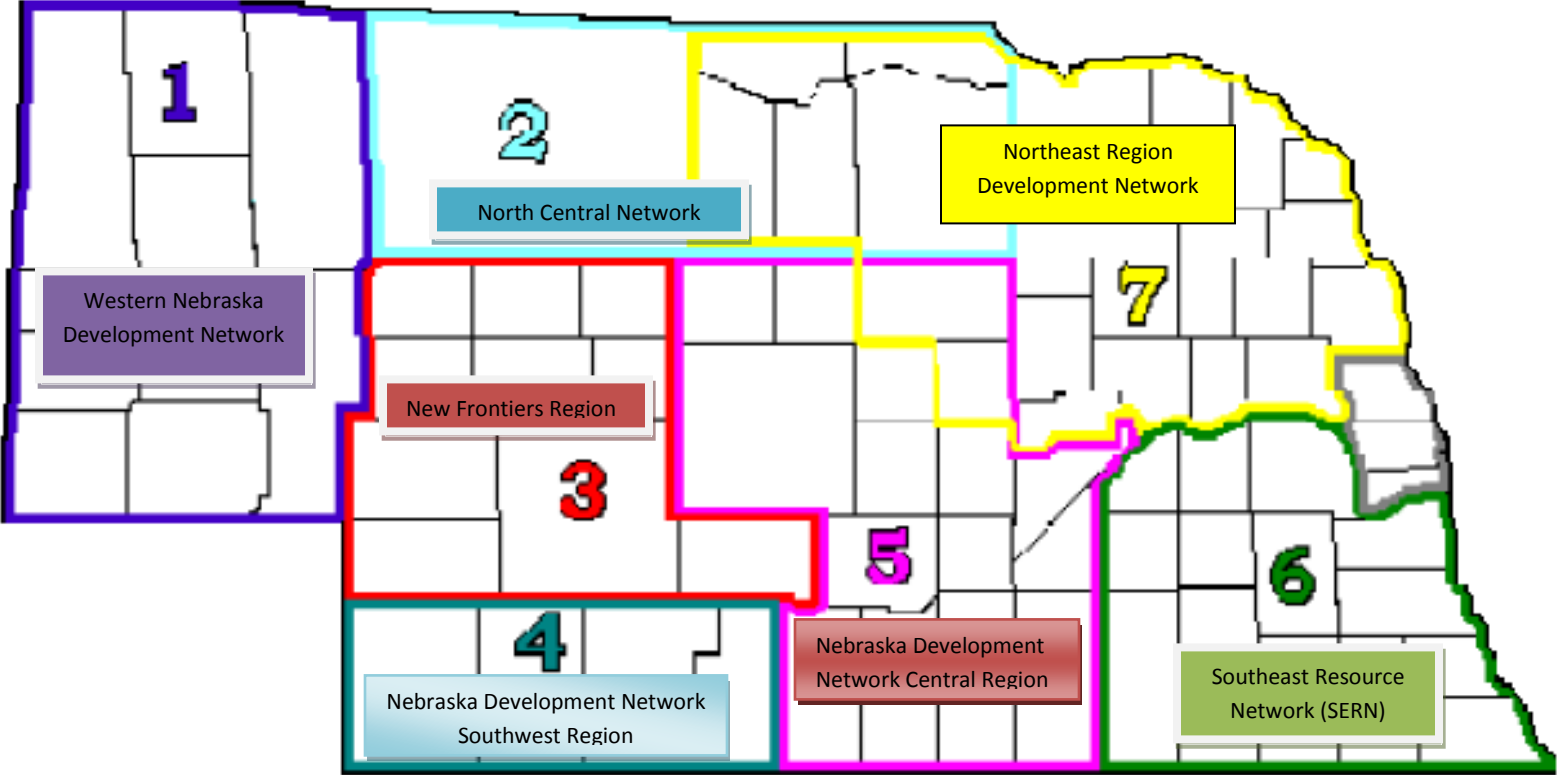

PARTNERSHIP FOR RURAL NEBRASKA

1) Western Nebraska Development Network: www.highplainscompass.com
Banner, Box Butte, Cheyenne, Dawes, Deuel, Garden, Kimball, Morrill, Scottsbluff, Sheridan, Sioux
Contact: Joni Jespersen, 308-487-3345, jj@bbc.net

2) North Central Network: www.ainsworthlinks.com/ncdcaboutus.html
Boyd, Brown, Cherry, Holt, Keya Paha, Rock
Contact: Kristin Simonson-Olsen, 402-387-2740, ncdc@ainsworthlinks.com

3) New Frontiers Region:
Arthur, Dawson, Grant, Hooker, Keith, Lincoln, Logan, McPherson, Perkins, Thomas
Contact: Cinch Munson, 308-535-3678, munsonc@mpcc.edu

4) Nebraska Development Network Southwest Region: www.swrcd.org
Chase, Dundy, Frontier, Furnas, Gosper, Hayes, Hitchcock, Red Willow
Contact: Lory Cappel, 308-534-2360, lory.cappel@ne.usda.gov

5) Nebraska Development Network Central Region: www.ndncr.com
Adams, Blaine, Buffalo, Clay, Custer, Franklin, Garfield, Greeley, Hall, Hamilton, Harlan, Howard, Kearney, Loup, Merrick, Nuckolls, Phelps, Sherman, Valley, Webster, Wheeler
Contact: Sharon Hueftle, 308-995-3190, sharonh@scedd.us or Linda Black, 308-991-2986, linda.black@nebraska.gov